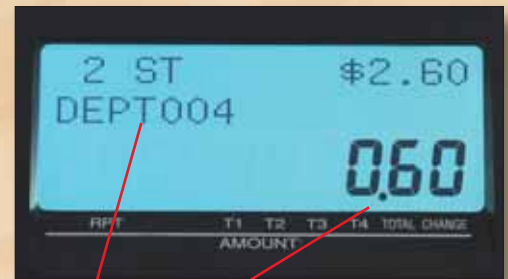

- X Dimensions & Weight: 7.8" (H) x 13" (W) x 14.1" (D)/ 12 lbs. 2 oz.

Operator LCD display with  
2 line Alpha/  
1 line numeric