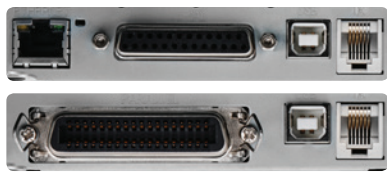

SRP-275III

3 inch Impact Dot POS Printer

Retail

Hospitality

Banking

Ticketing

Simply Drop-in

Built-In Interface

User-Friendly Design

- Anti-jam technology
- Internal kitchen buzzer & built - in SMPS
- Simply drop-in paper loading
- Stand-alone and wall-mount options

SRP-275III

3 inch Impact Dot POS Printer

Specifications