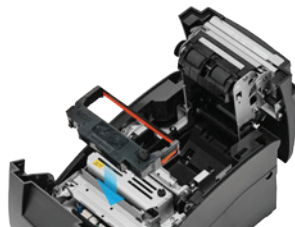

Powerful Printing Performance

- Fast printing speed up to 5.1 lps (at 40 columns) 8.5% faster than competitive models
- High reliability mechanism (18 million lines)
- Two-color printing, quality printing of fonts, graphics