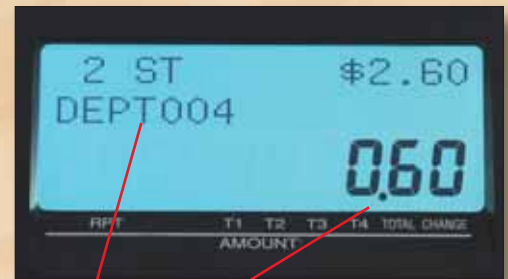

TE-900

Designed for Your Retail Needs

FEATURES:

- X Compact & Sleek cabinet design
- X 25 departments
- X Scanning (max. 2,000 items)
- X Inventory Control on scanning PLU's
- X Clerks (40)
- X Operator LCD display with 2 line Alpha/1 line numeric
- X Single station thermal printer with drop & load paper loading
- X Graphic & Waterwork logo printing on receipt
- X One (1) serial port (PC modem, scanner or EFT (in future))
- X Electronic journal (8,000 lines)
- X Age verification
- X RAC card (program uploading/downloading & IPL upgrades)
- X Small, slit cash drawer (4 bill/5 coin)

- X Dimensions & Weight: 7.8" (H) x 13" (W) x 14.1" (D)/ 12 lbs. 2 oz.

Operator LCD display with
2 line Alpha/
1 line numeric